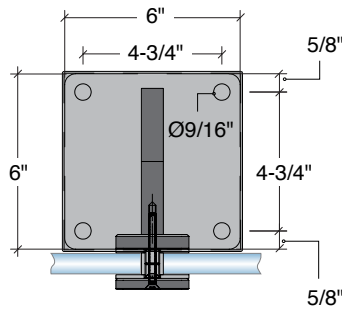

60"
Tall Post Kits

72"
Tall Post Kits

Available Finishes

Left End
3/8" Thick Base Plate
With Cover

Center Post
3/8" Thick Base Plate
With Cover

Right End
3/8" Thick Base Plate
With Cover

BS
BRUSHED
STAINLESS