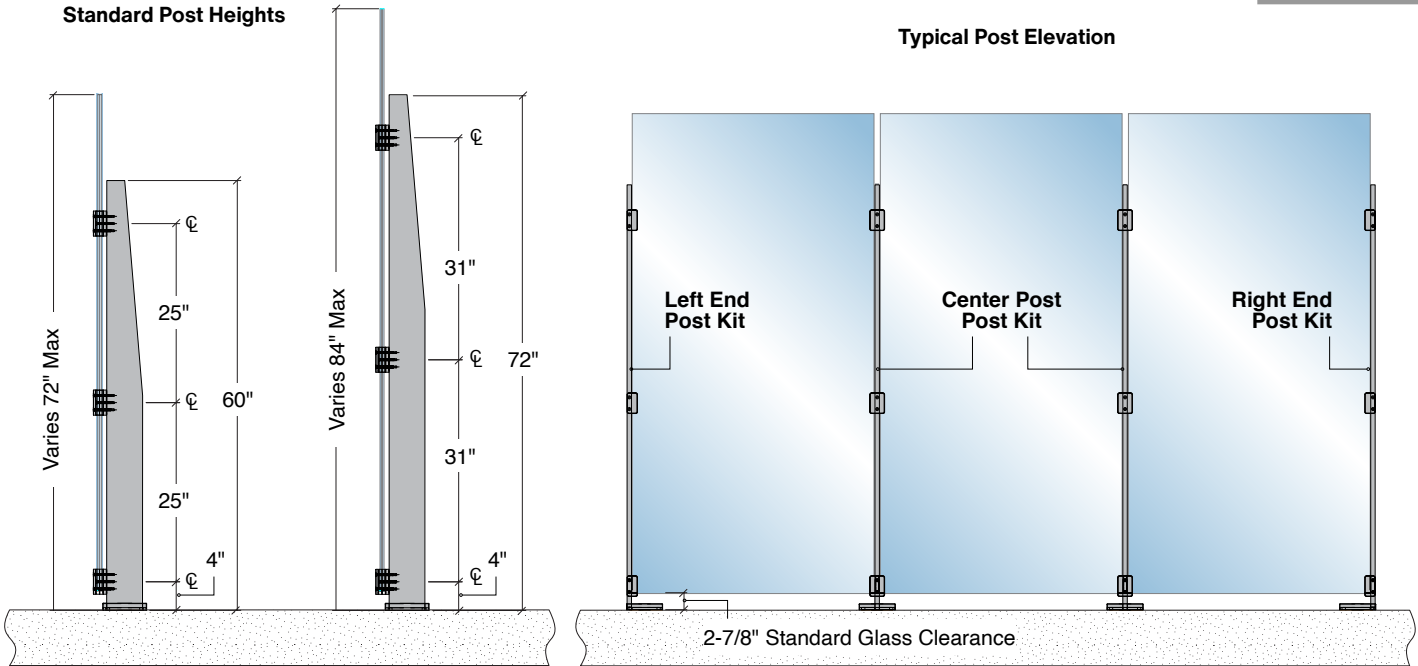

FHC GrandVue® Frameless Glass Wall Systems

60"
Tall Post Kits

72"
Tall Post Kits

Available Finishes