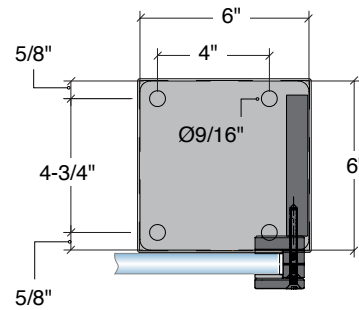

60"
Tall Post Kits

72"
Tall Post Kits

Available Finishes

Left End
3/8" Thick Base Plate
With Cover

Center Post
3/8" Thick Base Plate
With Cover

Right End
3/8" Thick Base Plate
With Cover

BS
BRUSHED
STAINLESS