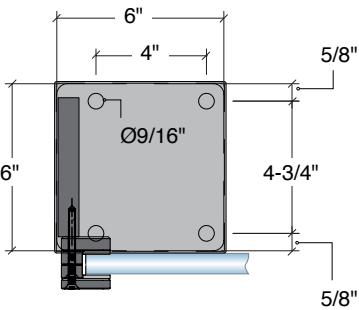

60"
Tall Post Kits

72"
Tall Post Kits

Available Finishes

Left End
3/8" Thick Base Plate
With Cover

Center Post
3/8" Thick Base Plate
With Cover

Right End
3/8" Thick Base Plate
With Cover

BS
BRUSHED
STAINLESS