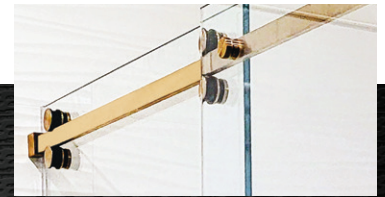

FHC Shower Sliding Door Kits

- » Modern Styles
- » Sliding and Fixed Panels in Different Configurations
- » Several Popular Architectural Finishes
- » Over Tub or Floor/Curb Models Available