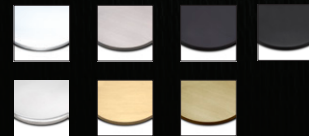

- » Hardware for Swinging or Sliding Frameless Shower Doors
- » Highest Quality Materials
- » Designed for 3/8" to 1/2" Tempered Glass
- » For Use in Residential Bath and Commercial Hotel Applications
- » State-of-the-Art Plating Process
- » FHC Technical Staff with Over 100 Years of Combined Experience to Assist You
- » Seven Standard Architectural Finishes Plus Custom Powder-Coat

Available Finishes

CH
POLISHED
CHROME

BN
BRUSHED
NICKEL

MB
MATTE
BLACK

ORB
OIL RUBBED
BRONZE

PN
POLISHED
NICKEL

SB
SATIN
BRASS

BBRZ
BRUSHED
BRONZE